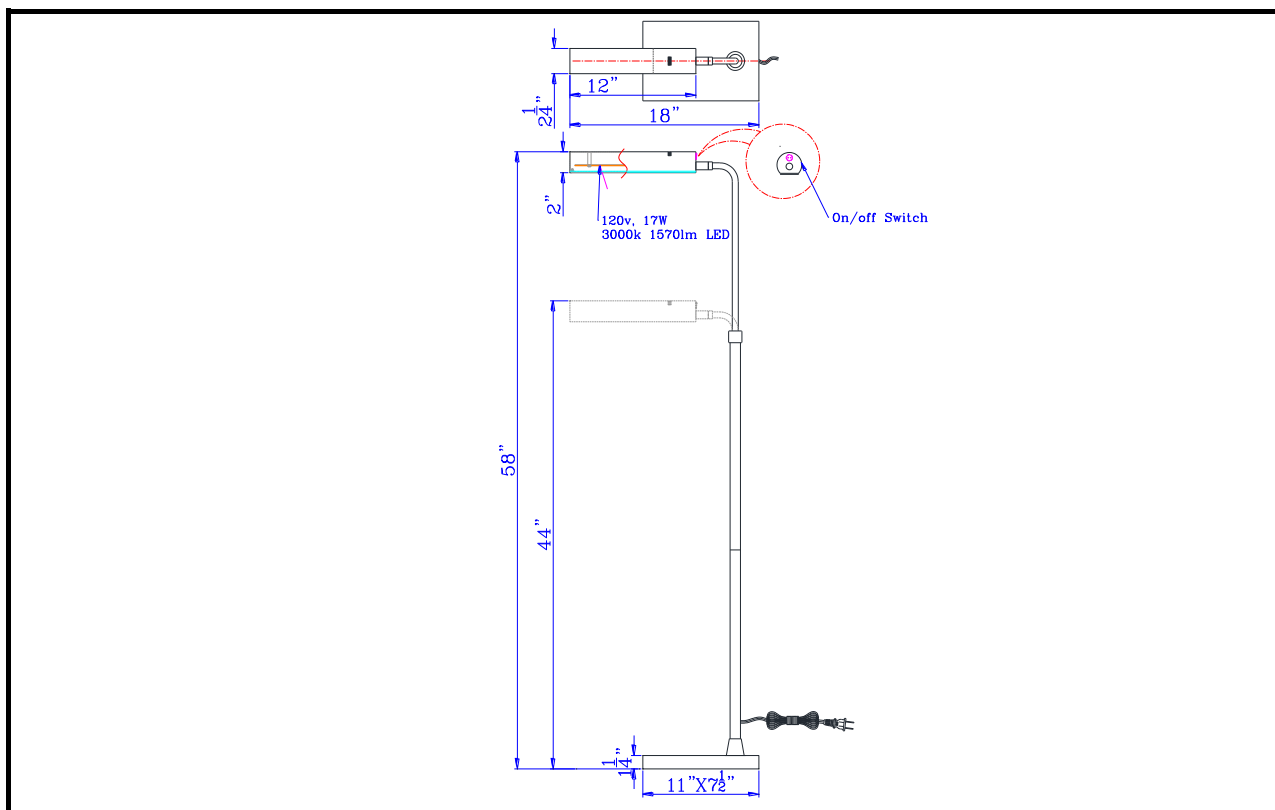

Project: \_\_\_\_\_

Catalog No.:

BO-3133FL-GR

Lamp/Wattage: \_\_\_\_\_

- Model No:** BO-3133FL-GR  
**Description:** Delray 17W, 3000K non dimmable integrated LED metal floor lamp with adjustable height  
**Material:** Metal  
**Finish :** Charcoal Grey  
**Height:** 44"~58"  
**Reach/Depth:** 18"  
**Base Width:** 11"X 7 1/2"  
**Wattage :** LED 17W  
**Socket :** LED  
**Switch:** On/OFF Rocker  
**Bulb:** LED  
**Dimming:** Non-Dimmable  
**Color Temp:** 3000K  
**Lumen :** 1570Lumen  
**CRI :** 75  
**Wire Length:** 6'  
**Wire Color:** Black  
**Shade Material:** Metal  
**Shade size:** 12"X2"X2 1/4"